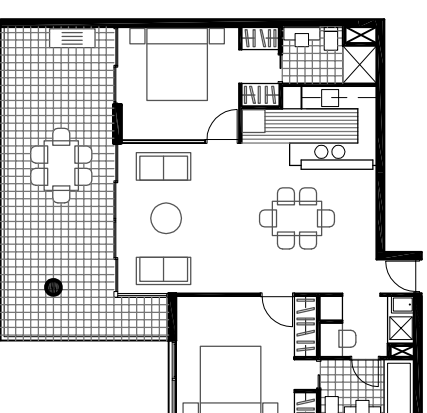

TYPE E

	LEVEL	INTERNAL	EXTERNAL	TOTAL
UNIT 7 (SHOWN)	1	73	103	177
UNIT 16	2	73	22	95
UNIT 25	3	73	22	95
UNIT 34	4	73	22	95
UNIT 43	5	73	22	95
UNIT 52	6	73	22	95
UNIT 61	7	73	22	95
UNIT 69	8	73	22	95

TYPE E (MIRRORED)

	LEVEL	INTERNAL	EXTERNAL	TOTAL
UNIT 17 (SHOWN)	2	73	27	100
UNIT 26	3	73	27	100
UNIT 35	4	73	27	100
UNIT 44	5	73	27	100
UNIT 53	6	73	27	100
UNIT 62	7	73	27	100

© Copyright Neal Robinson Architects Pty Ltd.